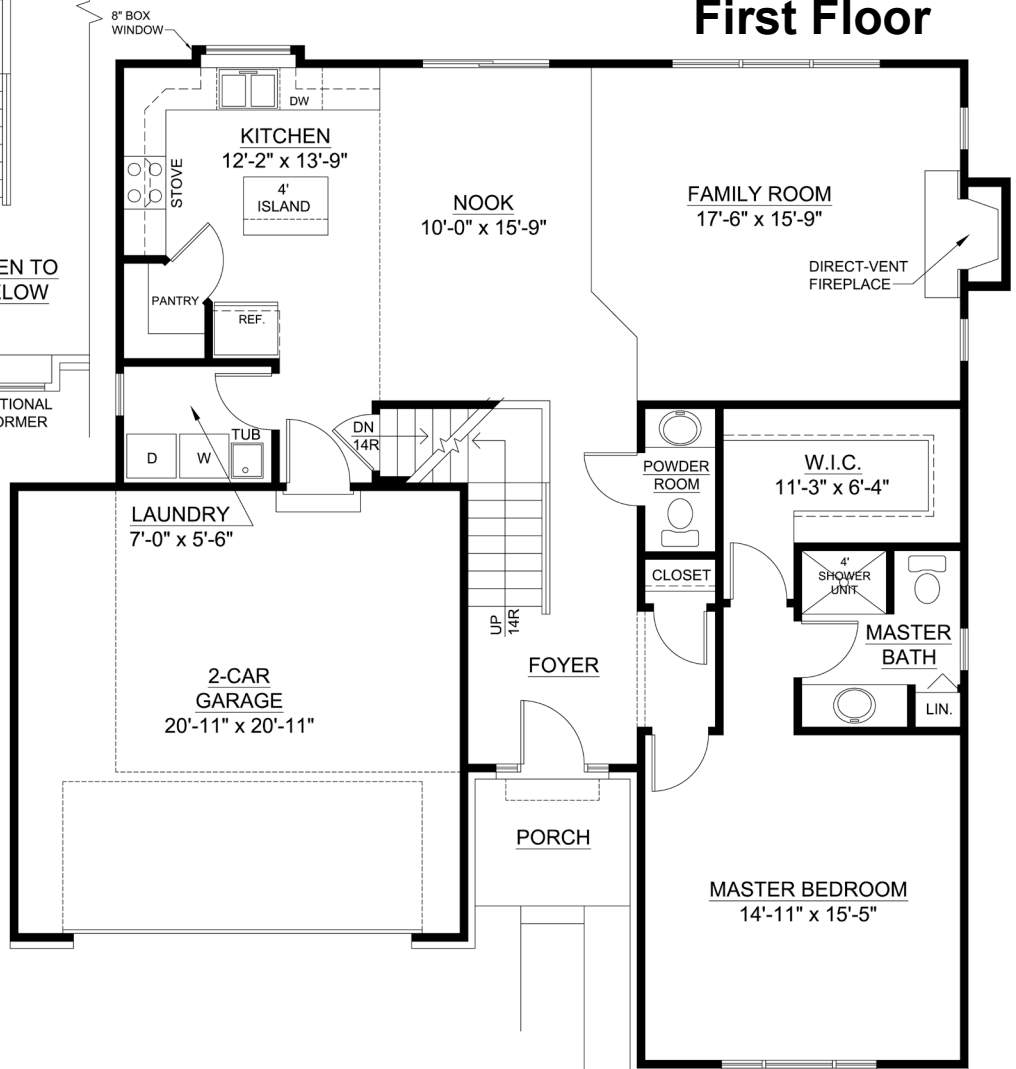

The Lofton 3 Bedrooms

Second Floor

First Floor

- 1,852 Sq.Ft.
- 3 Bedrooms
- 2 1/2 Baths

www.bphbuild.com
248.242.6838

The floor plans and elevations are an artist's depiction and are meant as a guide. Renderings do not accurately depict the legal description of the property, boundaries, or dimensions. We cannot provide any guarantees that the actual elevation will not differ from the artist's depiction. The builder reserves the right to make changes in prices, materials, or specifications without notice or obligation.