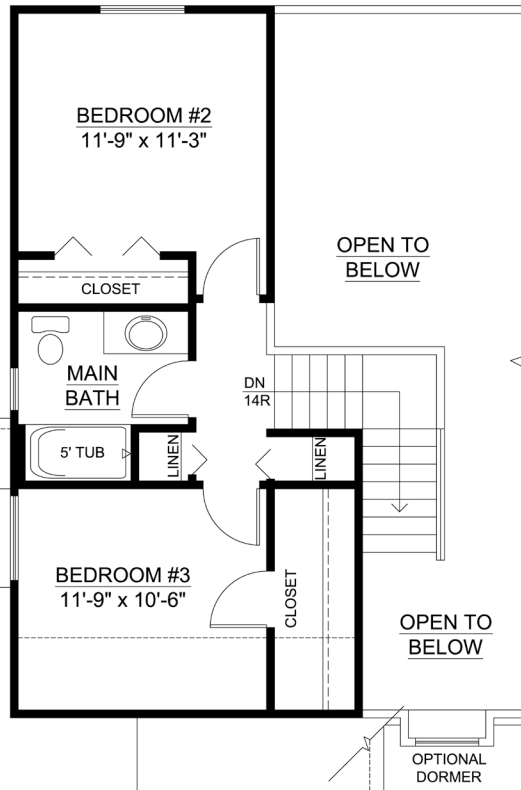

The Lofton 3 Bedrooms

Second Floor

First Floor

- 1,852 Sq.Ft.
- 3 Bedrooms
- 2 1/2 Baths

www.bphbuild.com
248.242.6838

The floor plans and elevations are an artist's depiction and are meant as a guide. Renderings do not accurately depict the legal description of the property, boundaries, or dimensions. We cannot provide any guarantees that the actual elevation will not differ from the artist's depiction. The builder reserves the right to make changes in prices, materials, or specifications without notice or obligation.