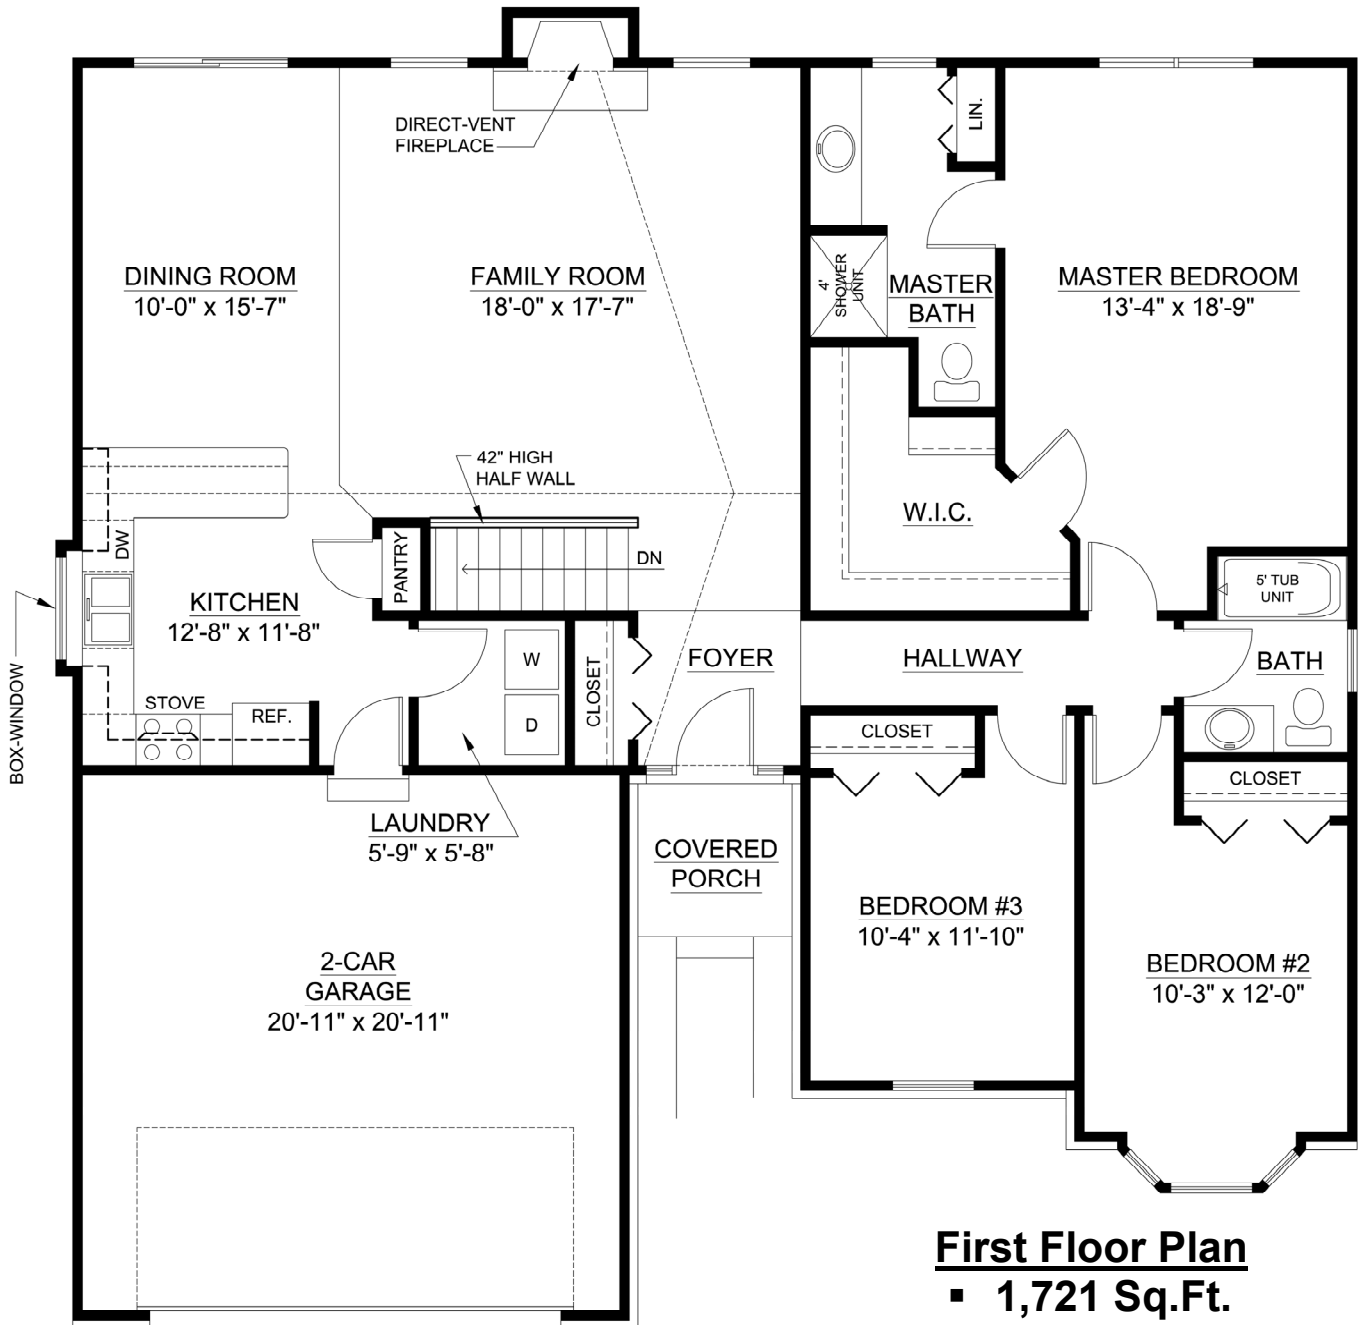

## The Franklin

### 3 Bedrooms

### First Floor Plan

- 1,721 Sq.Ft.
- 3 Bedrooms
- 2 Baths

[www.bphbuild.com](http://www.bphbuild.com)  
**248.242.6838**

The floor plans and elevations are an artist's depiction and are meant as a guide. Renderings do not accurately depict the legal description of the property, boundaries, or dimensions. We cannot provide any guarantees that the actual elevation will not differ from the artist's depiction. The builder reserves the right to make changes in prices, materials, or specifications without notice or obligation.