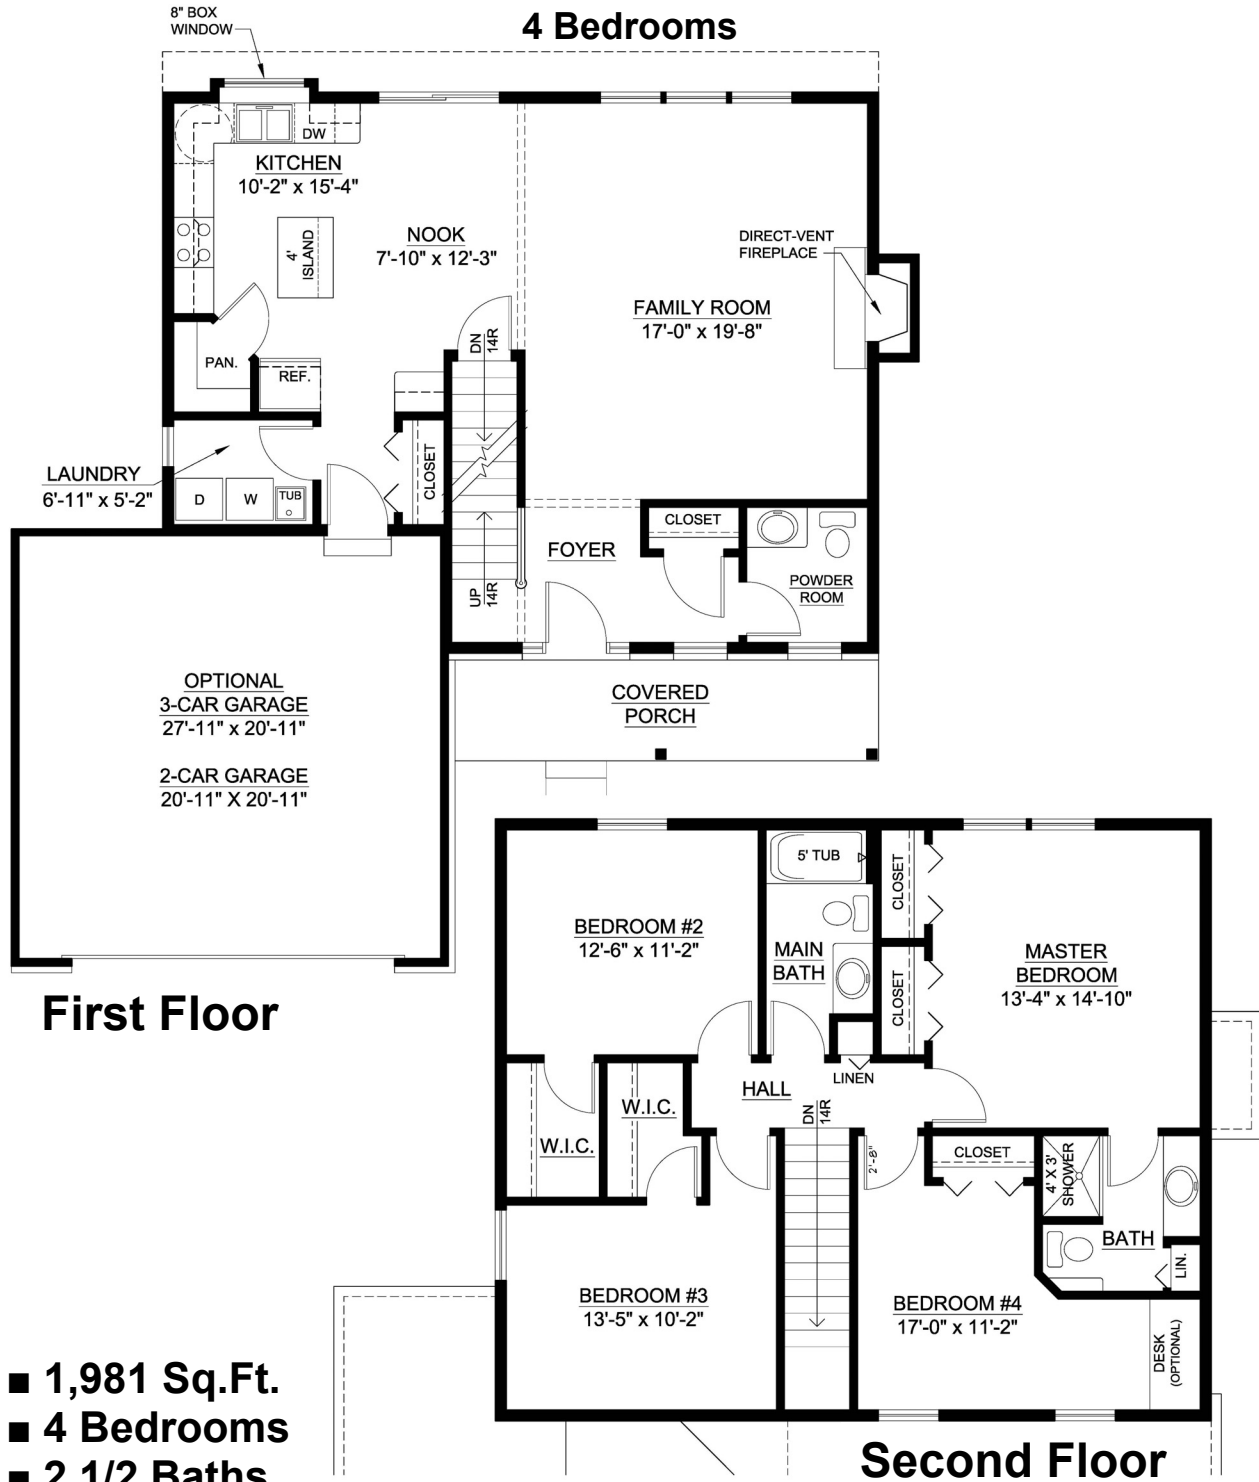

The Andover 4 Bedrooms

- 1,981 Sq.Ft.
- 4 Bedrooms
- 2 1/2 Baths

www.bphbuild.com
248.242.6838

The floor plans and elevations are an artist's depiction and are meant as a guide. Renderings do not accurately depict the legal description of the property, boundaries, or dimensions. We cannot provide any guarantees that the actual elevation will not differ from the artist's depiction. The builder reserves the right to make changes in prices, materials, or specifications without notice or obligation.