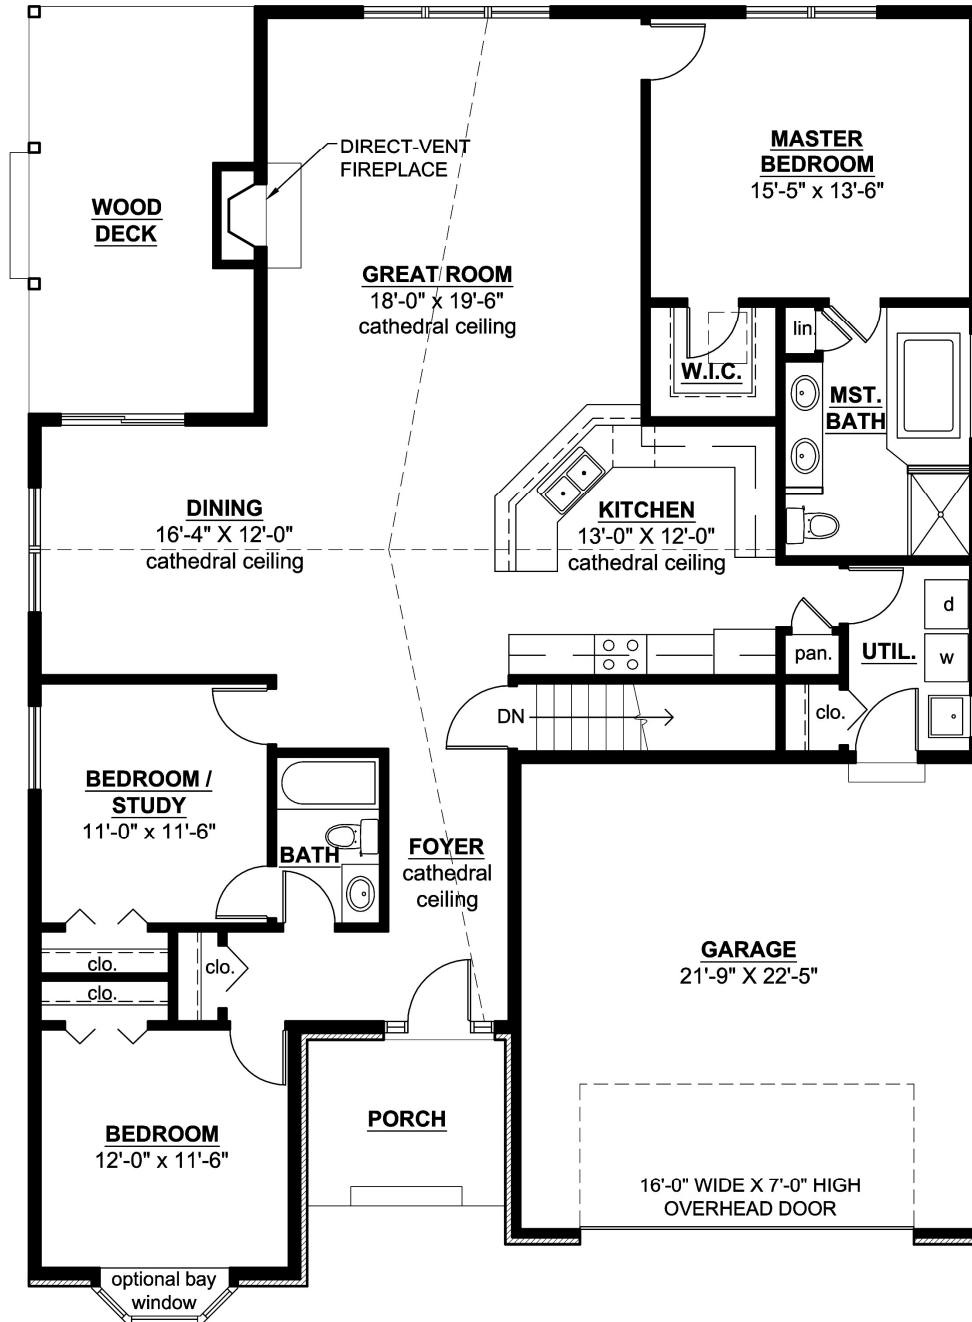

The Princeton

3 Bedrooms

- 1900 Sq.Ft.
- 3 Bedrooms
- 2 Baths

www.bphbuild.com
248.866.1904

The floor plans and elevations are an artist's depiction and are meant as a guide. Renderings do not accurately depict the legal description of the property, boundaries, or dimensions. We cannot provide any guarantees that the actual elevation will not differ from the artist's depiction. The builder reserves the right to make changes in prices, materials, or specifications without notice or obligation.