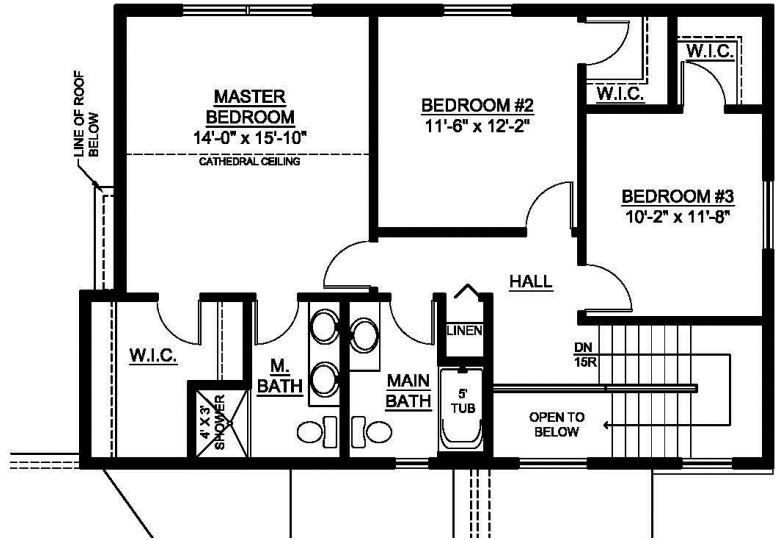

The Hanover

3 Bedrooms

- 1,966 Sq.Ft.
- 3 Bedrooms
- 2 1/2 Baths

www.bphbuild.com
248.866.1904

The floor plans and elevations are an artist's depiction and are meant as a guide. Renderings do not accurately depict the legal description of the property, boundaries, or dimensions. We cannot provide any guarantees that the actual elevation will not differ from the artist's depiction. The builder reserves the right to make changes in prices, materials, or specifications without notice or obligation.