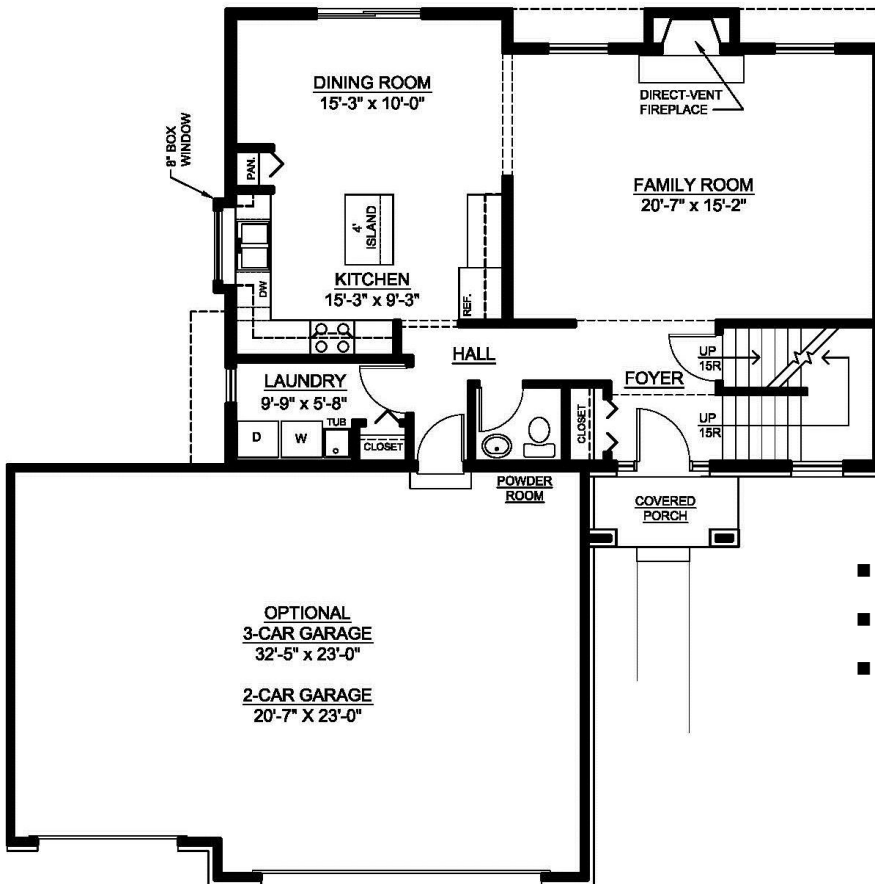

The Hanover

3 Bedrooms

- 1,966 Sq.Ft.
- 3 Bedrooms
- 2 1/2 Baths

www.bphbuild.com
248.866.1904

The floor plans and elevations are an artist's depiction and are meant as a guide. Renderings do not accurately depict the legal description of the property, boundaries, or dimensions. We cannot provide any guarantees that the actual elevation will not differ from the artist's depiction. The builder reserves the right to make changes in prices, materials, or specifications without notice or obligation.