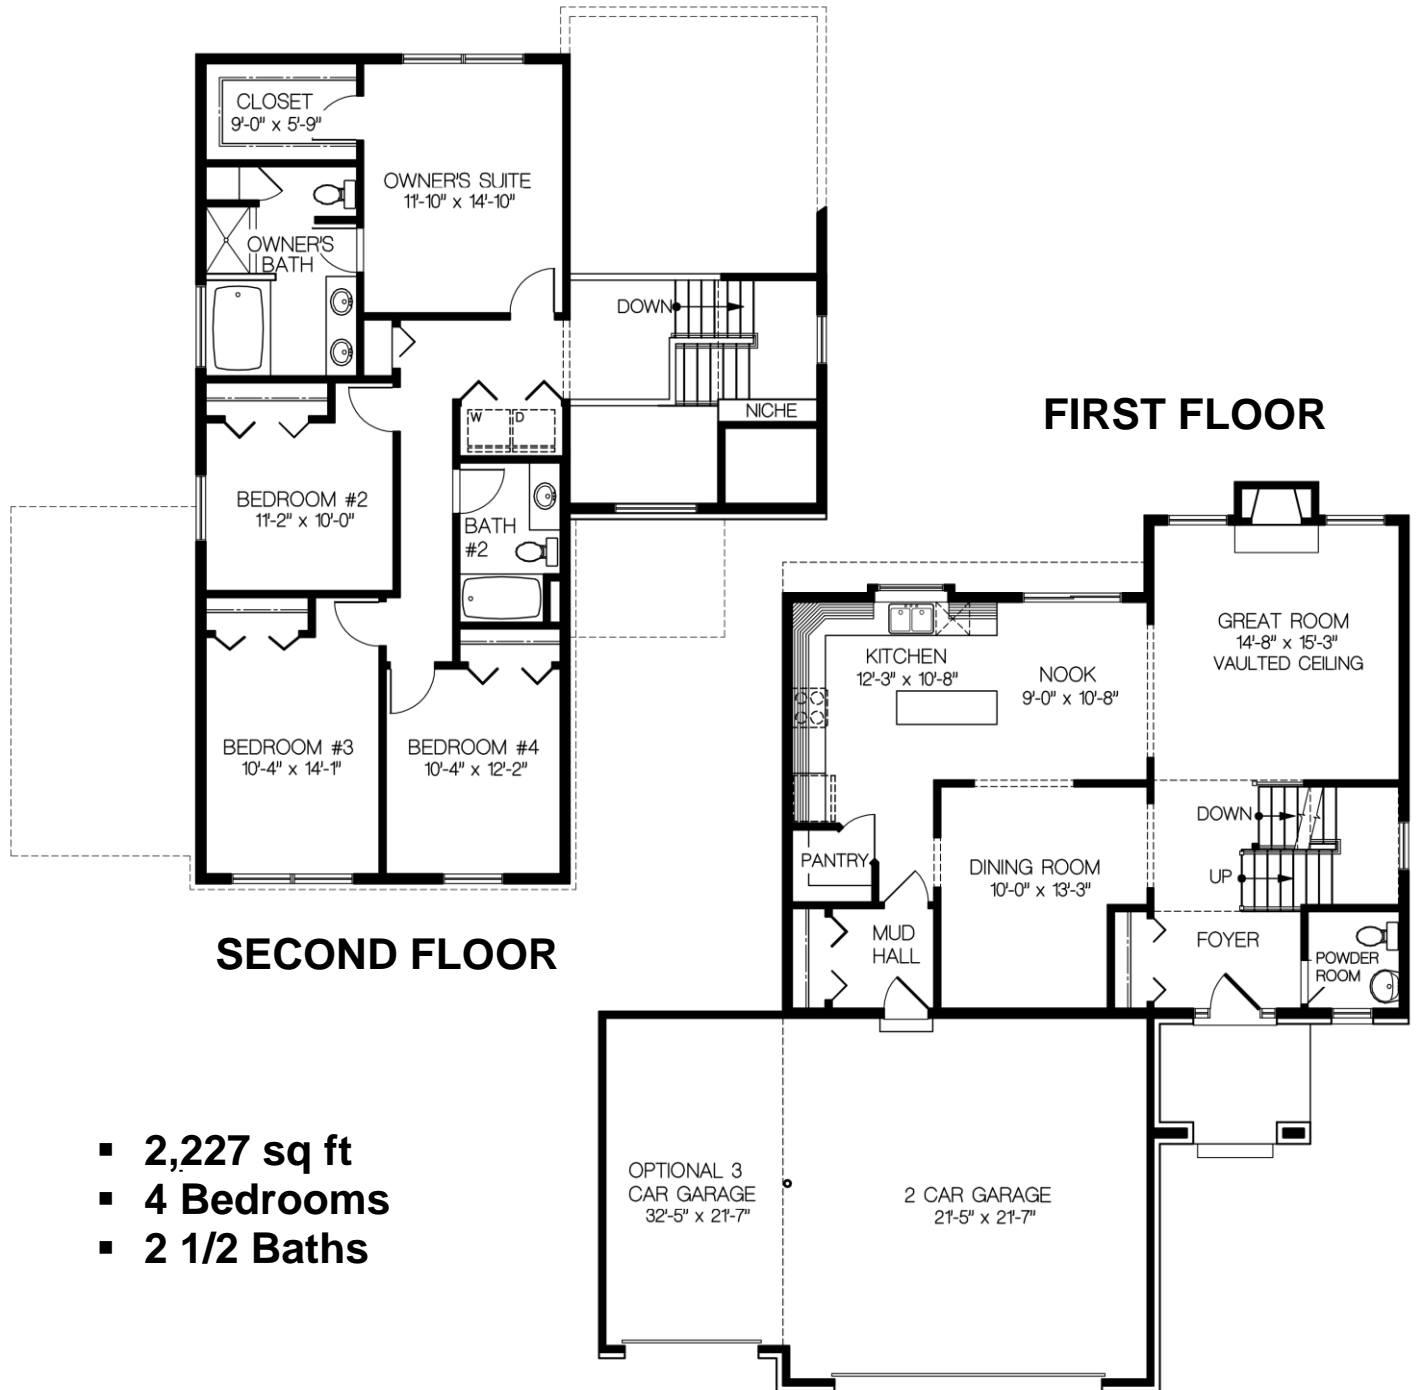

The Columbia

4 Bedrooms

- 2,227 sq ft
- 4 Bedrooms
- 2 1/2 Baths

www.bphbuild.com
248.866.1904

The floor plans and elevations are an artist's depiction and are meant as a guide. Renderings do not accurately depict the legal description of the property, boundaries, or dimensions. We cannot provide any guarantees that the actual elevation will not differ from the artist's depiction. The builder reserves the right to make changes in prices, materials, or specifications without notice or obligation.