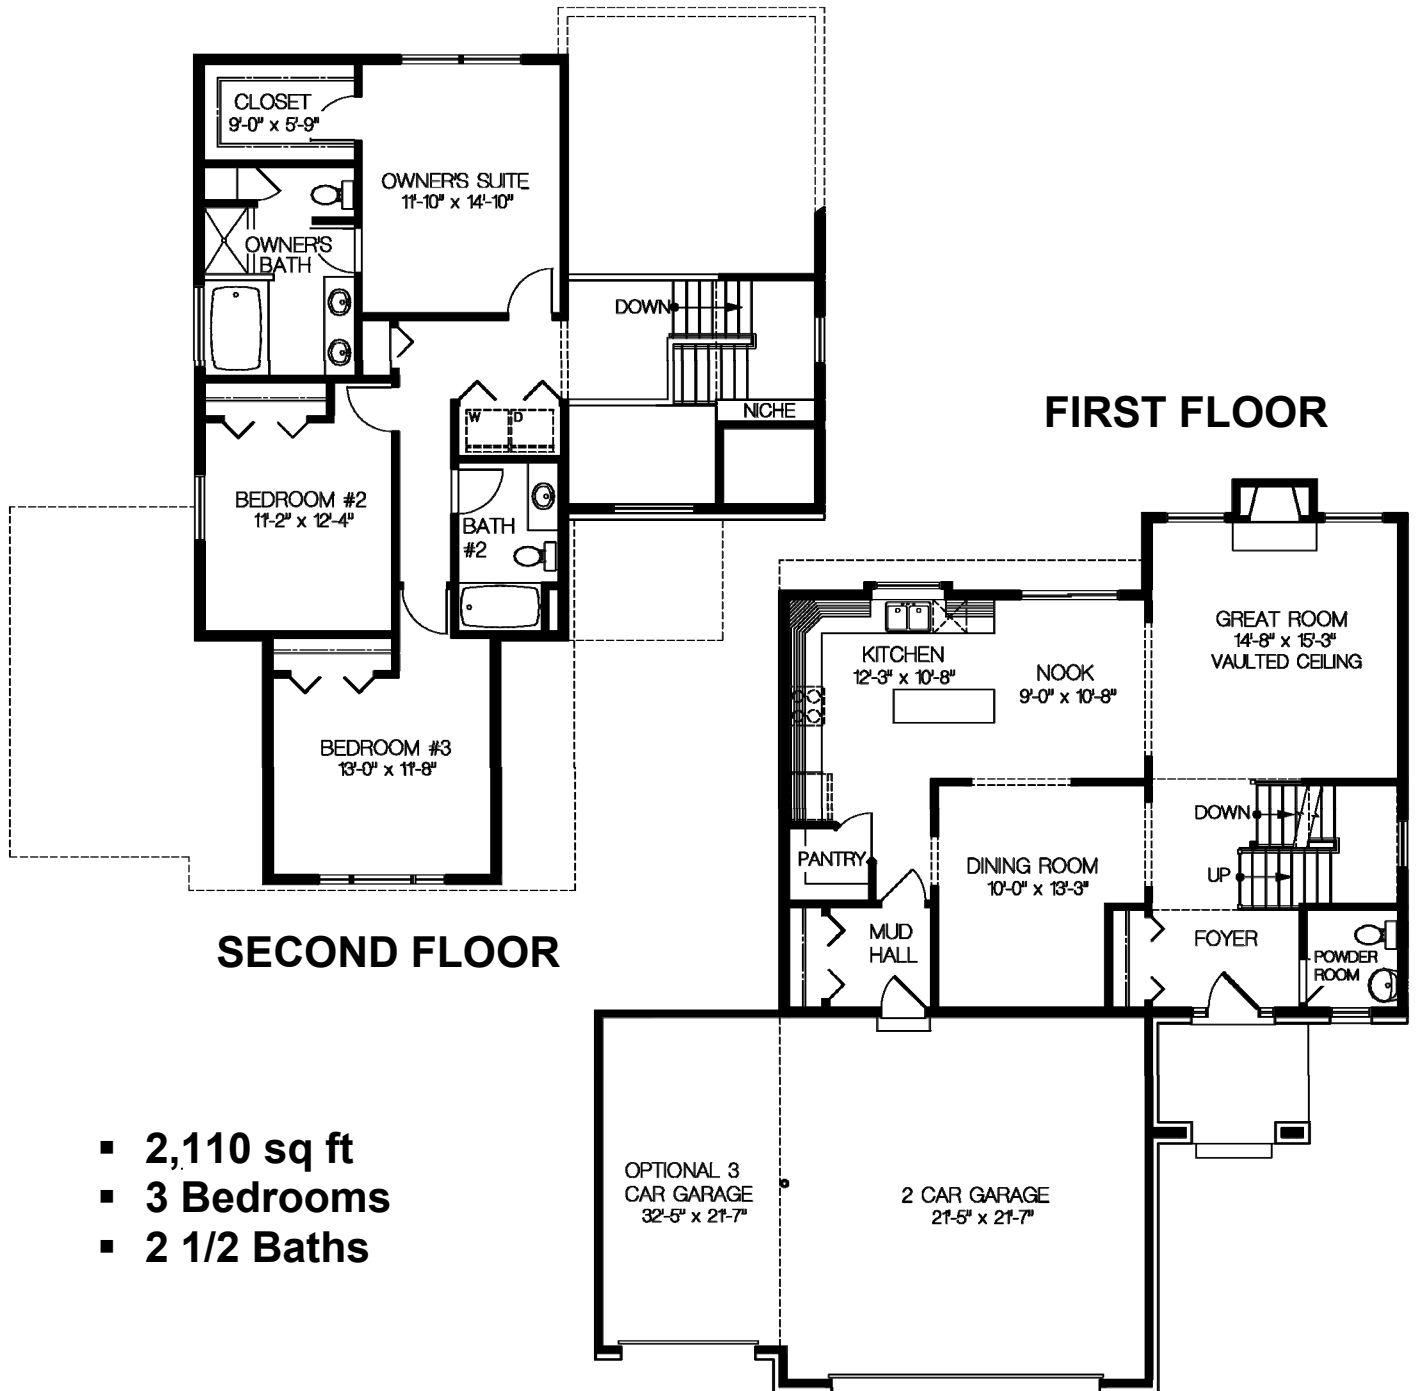

The Columbia

3 Bedrooms

- 2,110 sq ft
- 3 Bedrooms
- 2 1/2 Baths

www.bphbuild.com
248.866.1904

The floor plans and elevations are an artist's depiction and are meant as a guide. Renderings do not accurately depict the legal description of the property, boundaries, or dimensions. We cannot provide any guarantees that the actual elevation will not differ from the artist's depiction. The builder reserves the right to make changes in prices, materials, or specifications without notice or obligation.